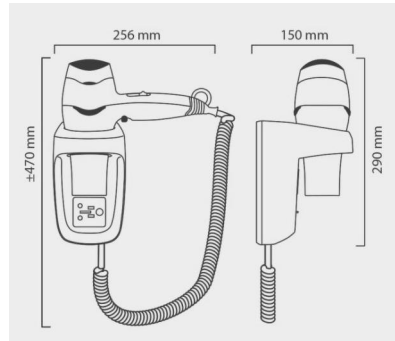

Excel 1600 Shaver Silver

Product sheet

A professional hairdryer is an indispensable item in any tastefully furnished bathroom. If you attach importance to quality and style, your choice for the Valera line is quickly made. This attractive hairdryer, sought after for its stylish design, can be used for blow-drying and styling. The built-in shaver socket underneath the holder is suitable for all types of shaving devices. The hairdryer is equipped with six different setting combinations between air velocity and temperature. Have you already opted for a hairdryer from the Valera line? Request a quote now.

[Bekijk het product online](#)

Technische omschrijving

Hair dryer 1600 Watt with black spiral cable. For wall mounting. 2 air flow settings 3 air temperature settings COOL air setting Removable filter On/Off safety switch Wall holder: On/Off safety switch Safety isolating transformer Shaver socket (110-120 V and 220-240 V) IP20