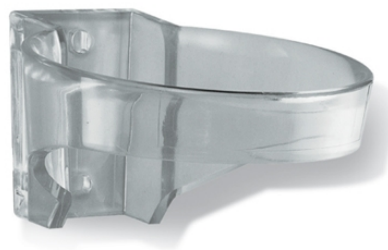

Jolly Chrome

Product sheet

A hair dryer lying around can cause great inconvenience. This ring-shaped Valera wall holder offers a handy and subtle storage for your hair dryer. This ring-shaped wall holder is specially designed for the models Excel PRO 1800 or for an Action 1200. The chrome ring can easily be mounted with two screws on the wall. Do you attach importance to a clean and tidy hotel room without accessories lying around? Then choose this ring-shaped wall holder for your Valera hair dryer. Ask for the quote.

[Bekijk het product online](#)

Technische omschrijving

Ring-shaped chrome wall holder. With cable locking device for hair dryer. Suitable for: Excel PRO 1800 / Action 1200