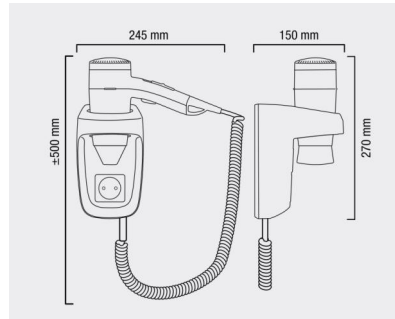

# Premium Smart 1200 Socket

Product sheet

A carefully chosen accessory line provides extra comfort experience for your guests. The hairdryers from the Valera-line complete that feeling of comfort. This basic version of this Valera hair dryer provides precisely that for which it is intended maximum functionality and a stylish design. You can adjust the hair dryer precisely as wished with the several settings for airflow and temperature. The holder has a simple on-off switch and an additional socket for other devices. Do you choose the Swiss quality of Valera? Ask here for the quote.

## Technische omschrijving

Hair dryer 1200 Watt white with white spiral cable. For wall mounting  
2 air flow settings  
3 temperature settings  
COOL air setting  
On/Off push button  
Concentrator nozzle  
Wall holder: On/Off safety switch  
Standard European socket  
16AIP20